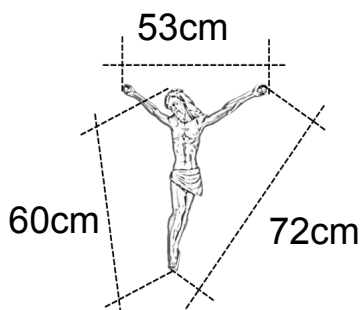

72cm
Ref: 8404037000018