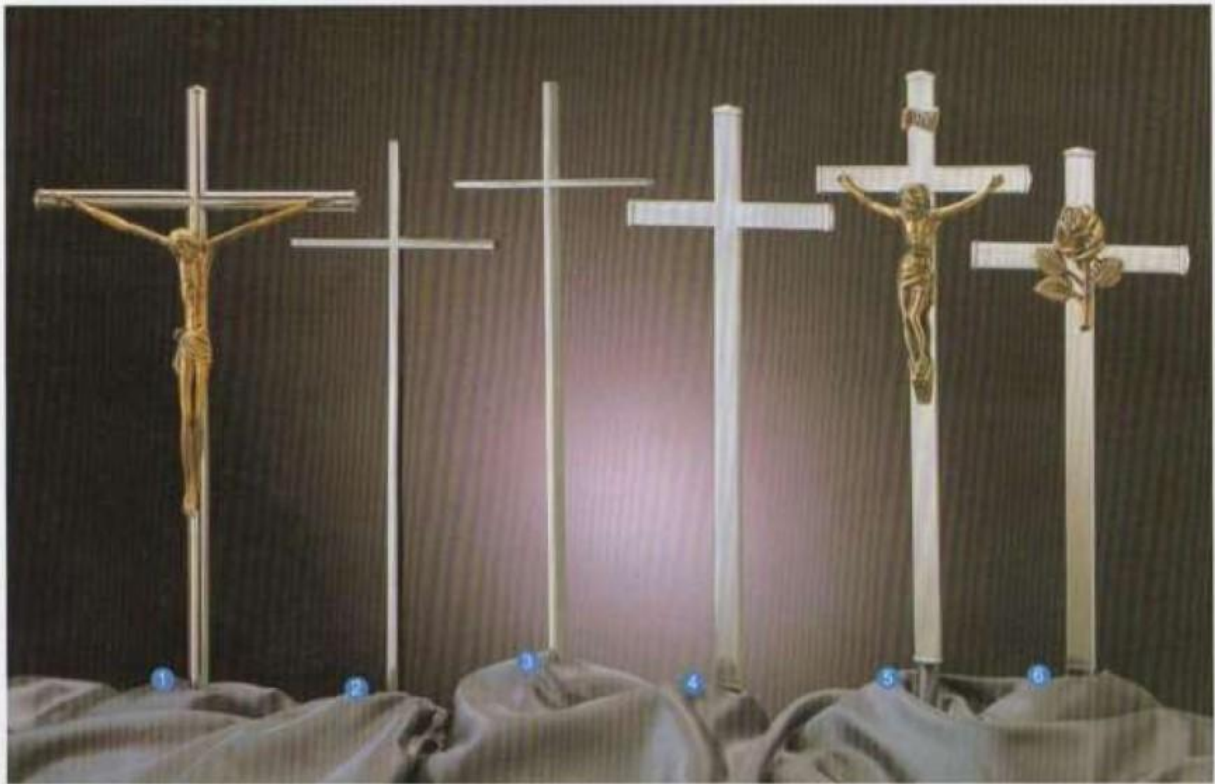

**Modelo sencillo**

**Ref: 8402083000311**

**Modelo Medio punto**

**Ref: 8402083000298**

- |                 |   |              |                 |   |              |
|-----------------|---|--------------|-----------------|---|--------------|
| 1 REF. A 4313/0 | Cruz Pletina □ 5x10 mm. c/Cristo 6046                   | 15 x 10 cms. | 5 REF. A 4204/0 | Cruz Tubo □ 10x10 mm. s/Cristo                    | 45 x 16 cms. |
| 2 REF. A 4202/0 | Cruz Tubo □ 10x10 mm. c/Cristo 6202 cuero o cromo       | 45 x 18 cms. | 6 REF. A 4204/1 | Cruz Tubo □ 15x15 mm. s/Cristo                    | 45 x 16 cms. |
| 3 REF. A 4202/1 | Cruz Tubo □ 10x10 mm. c/Cristo 6202 cuero o cromo c/Avo | 45 x 18 cms. | 7 REF. A 4204/2 | Cruz Tubo □ 15x15 mm. c/Cristo 6049 cuero o cromo | 45 x 16 cms. |
| 4 REF. A 4203/0 | Cruz Tubo □ 10x20 mm. s/Cristo                          | 45 x 16 cms. | 8 REF. A 4205/0 | Cruz Tubo □ 10x10 mm. s/Cristo                    | 45 x 16 cms. |
| 8 REF. A 4203/0 | Cruz Tubo □ 10x20 mm. s/Cristo                          | 40 x 16 cms. | 9 REF. A 4206/0 | Cruz Tubo Ø 16 mm. s/Cristo                       | 45 x 16 cms. |