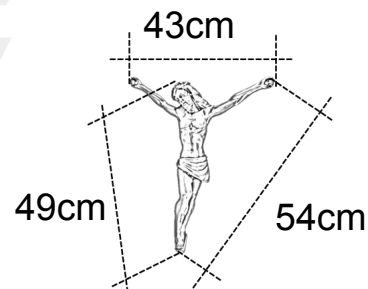

54cm
Ref: 8404037000025