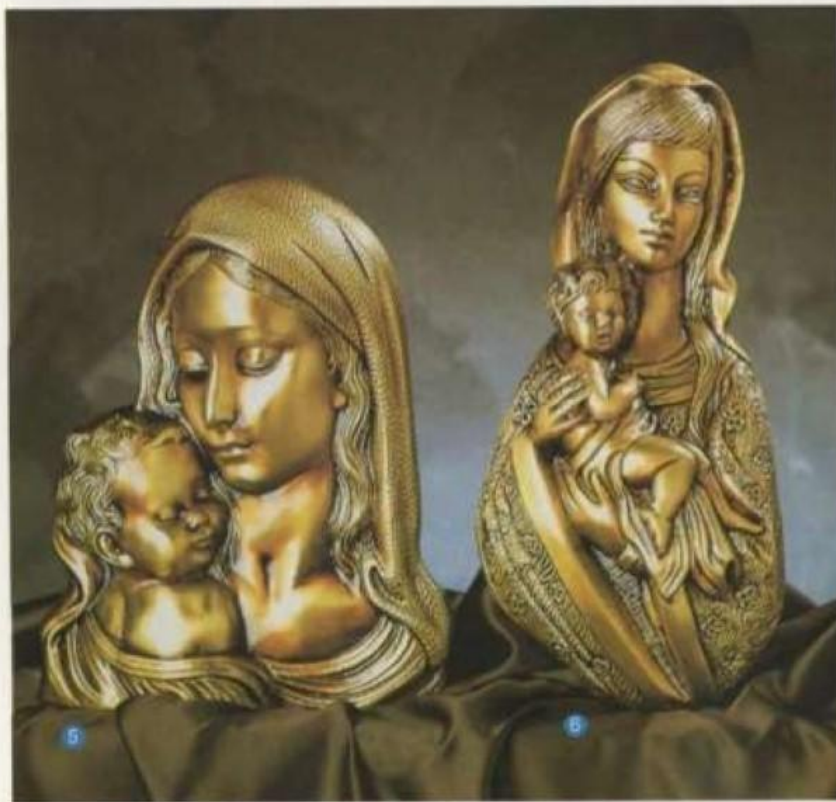

- 1 REF. A 6694/0 Virgen de la Cinta 38 x 11 x 6 cms.
- 2 REF. A 6127/0 Virgen del Pilar 46 x 22 x 9 cms.
- 3 REF. A 6838/0 Virgen del Pilar 54 x 21 x 7 cms.
- 4 REF. A 6726/0 Virgen del Pilar 39 x 12 x 3 cms.
- 5 REF. A 6767/0 Virgen con Niño 37 x 17 x 8 cms.
- 6 REF. A 6823/0 Virgen con Niño 40 x 25 x 8 cms.
- 7 REF. A 6766/0 Virgen con Niño 31 x 24 x 8 cms.