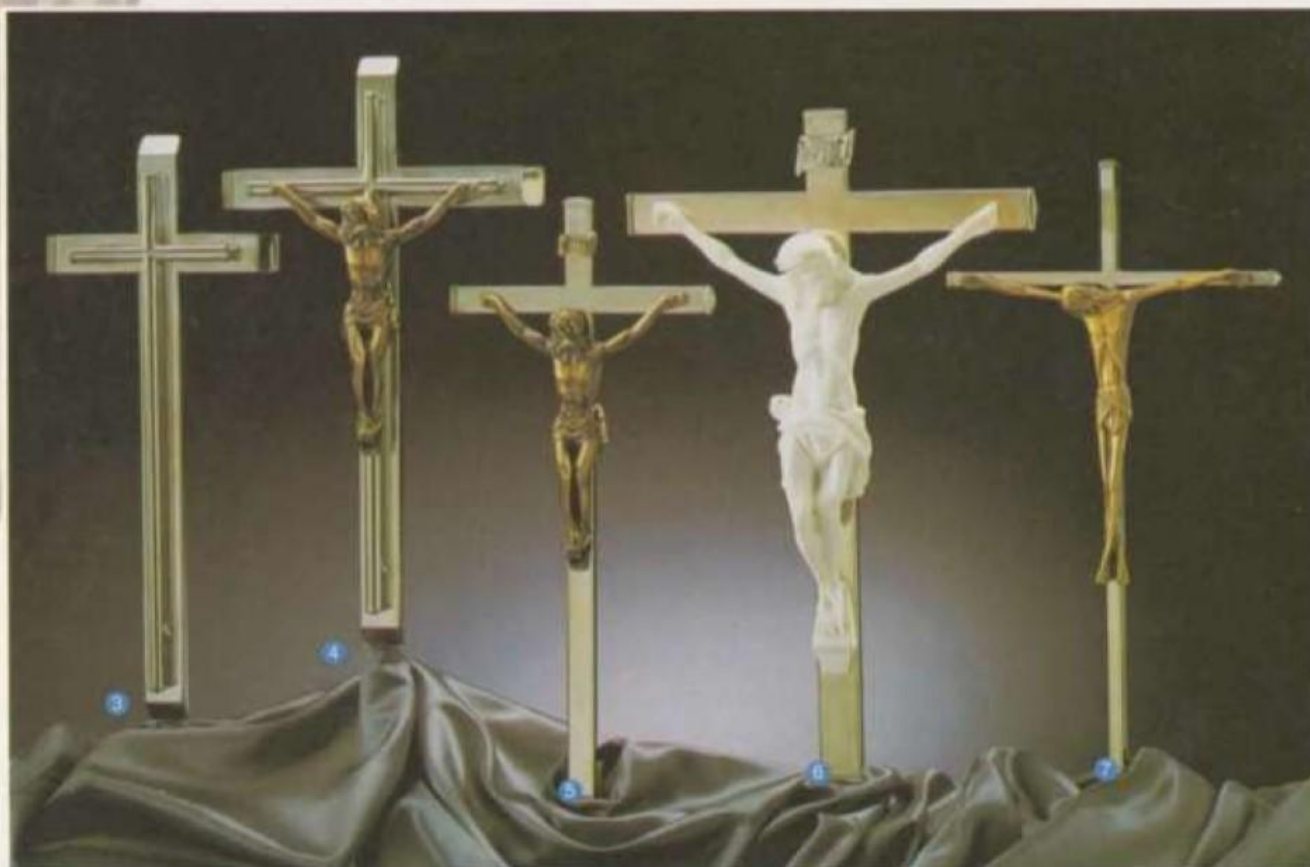

1	REF. A 4239/0	Cruz Pletina □ 5x10 mm. c/Cristo 6202 cuero o cromo	45 x 18 cms.
2	REF. A 4240/0	Cruz Pletina □ 5x10 mm. s/Cristo	45 x 18 cms.
3	REF. A 4241/0	Cruz Tubo □ 15x30 mm. y Ø 10 mm. s/Cristo	45 x 18 cms.
4	REF. A 4242/0	Cruz Tubo □ 15x30 mm. y Ø 10 mm. c/Cristo 6049 cuero o cromo	45 x 25 cms.
5	REF. A 4243/0	Cruz Tubo □ 10x20 mm. c/Cristo 6049 cuero o cromo	45 x 20 cms.
6	REF. A 4244/0	Cruz Tubo □ 15x30 mm. c/Cristo 5039 M.S.	50 x 30 cms.
7	REF. A 4247/0	Cruz Tubo □ 10x20 mm. c/Cristo 6247 cuero o cromo	45 x 24 cms.