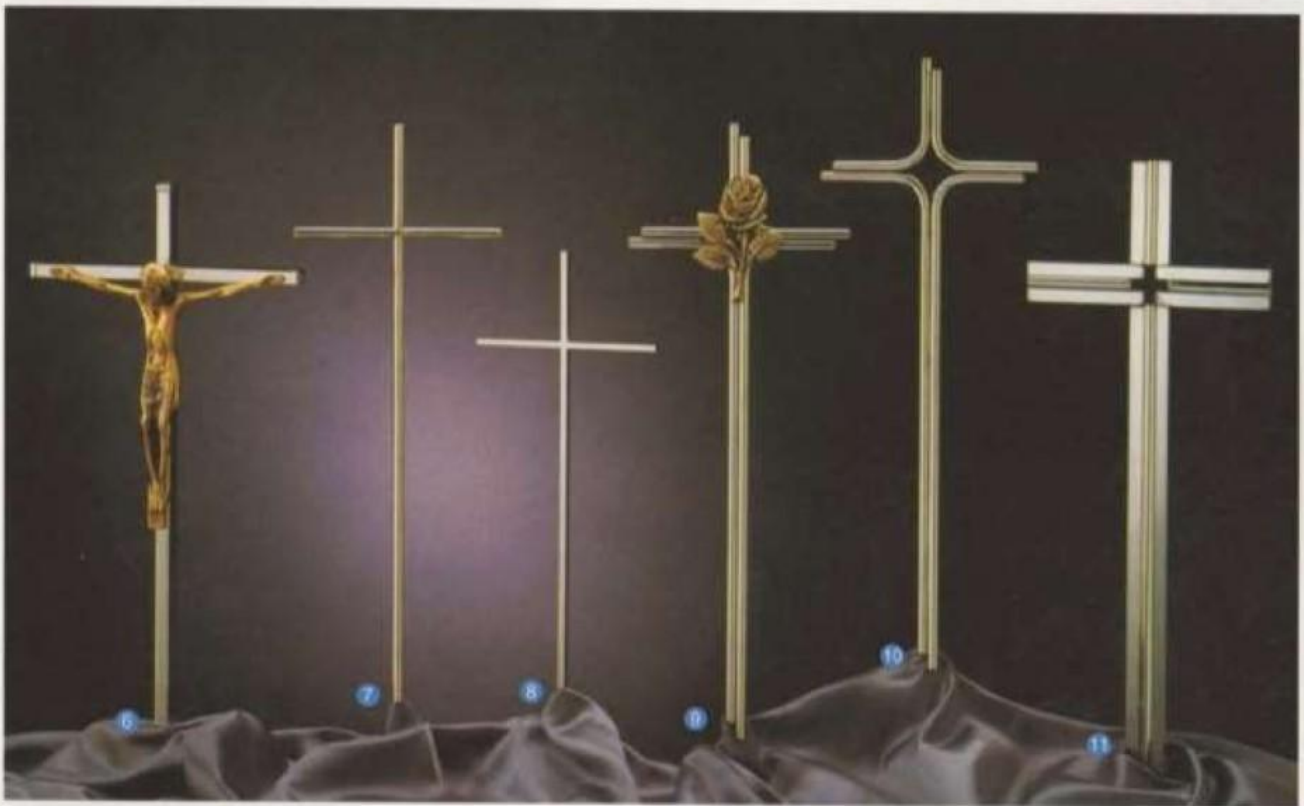

1 REF. A 4248/0	Cruz Tubo □ 10x20 mm. c/Cristo 6248 cuero o cromo	45 x 24 cms.	8 REF. A 4258/0 a REF. 4265/0	Cruz Pletina	5x10 mm. c/Cristo	
2 REF. A 4250/0	Cruz Tubo □ 15x30 mm. c/Cristo 6051 cuero o cromo	50 x 30 cms.	9 REF. A 4258/1	45 x 16 cms.	REF. A 4260/0:	35 x 14 cms.
3 REF. A 4252/0	Cruz Tubo □ 10x20 mm. c/Cristo 6252 cuero o cromo	45 x 20 cms.	10 REF. A 4259/0:	40 x 16 cms.	REF. A 4261/0:	30 x 12 cms.
4 REF. A 4253/0	Cruz Tubo Ø 16 mm. c/Cristo 6252 cuero o cromo	45 x 20 cms.	11 REF. A 4262/0:	25 x 10 cms.	REF. A 4263/0:	20 x 8 cms.
5 REF. A 4254/0	Cruz Tubo Ø 16 mm. c/Cristo 6254 cuero o cromo	45 x 21 cms.	12 REF. A 4266/0	Cruz Barra Ø 8 mm. c/Rosa cuero o cromo	REF. A 4264/0:	15 x 6 cms.
6 REF. A 4255/0	Cruz Tubo □ 10x20 mm. c/Cristo 6254 cuero o cromo	45 x 21 cms.	13 REF. A 4266/1	Cruz Barra Ø 8 mm.	REF. A 4265/0:	10 x 5 cms.
7 REF. A 4257/0	Cruz Barra Ø 8 mm. s/Cristo	45 x 16 cms.	14 REF. A 4267/0	Cruz Pletina □ 5x10 mm. y/Ø 8 mm. s/Cristo		48 x 18 cms.