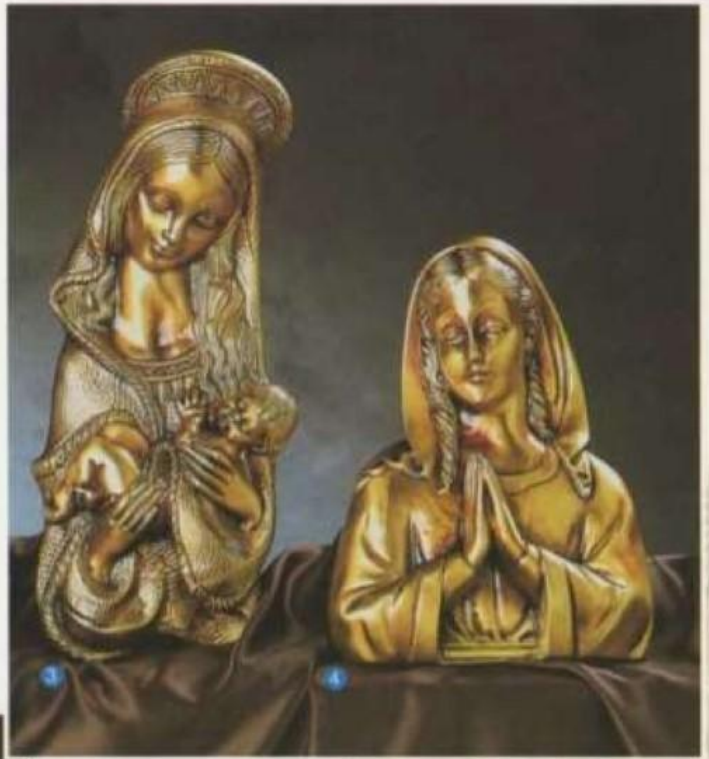

- 1 REF. A 6821/0 Virgen Niña 25 x 15 x 9 cms.
- 2 REF. A 6768/0 Virgen Niña 29 x 19 x 9 cms.
- 3 REF. A 6822/0 Virgen c/Niño 41 x 16 x 8,5 cms.
- 4 REF. A 6765/0 Virgen Niña 29 x 21 x 7 cms.
- 5 REF. A 6658/0 Maria Auxiliadora 35 x 15 x 7 cms.
- 6 REF. A 6710/0 Milagrosa 39 x 15 x 6 cms.
- 7 REF. A 6713/0 Virgen de Monserrat 35 x 20 x 4 cms.
- 8 REF. A 6750/0 Virgen de los Angeles 40 x 19 x 7 cms.