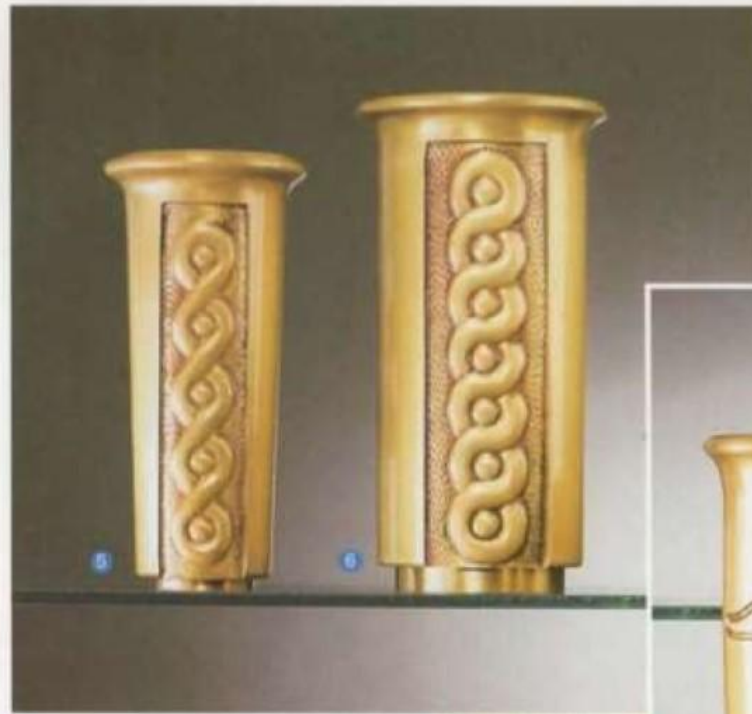

1

2

3

4

5

- 1 Cromo
- 2 Cromo mate
- 3 Pulido
- 4 Oro
- 5 Niquel negro

REF. A 2009/0 a REF. A 2020/7	Bronce "Romana" c/números		
REF. A 2009/1	Letra 2 cms. Rectificada	REF. A 2017/1	Letra 7 cms. Rectificada
REF. A 2010/1	Letra 2,5 cms. Rectificada	REF. A 2018/1	Letra 8 cms. Rectificada
REF. A 2011/1	Letra 3 cms. Rectificada	REF. A 2019/1	Letra 10 cms. Rectificada
REF. A 2013/1	Letra 4 cms. Rectificada	REF. A 2020/2	Rectificada de 12 cms.
REF. A 2014/2	Signo Pequeño. Rectificada	REF. A 2020/3	Rectificada de 15 cms.
REF. A 2014/3	Signo Grande. Rectificada	REF. A 2020/5	Rectificada de 20 cms.
REF. A 2015/1	Letra 5 cms. Rectificada	REF. A 2020/7	Rectificada de 25 cms.

- ACABADOS:
- 1 Pulido
  - 2 Oro
  - 3 Cromo

1 BRONCINOX

2 Broncinox

3 BRONCINOX

REF. A 2050/0	Letra Bronce "Beta" c/números	2,5 cms.
REF. A 2051/0	Letra Bronce "Beta" c/números	3 cms.
REF. A 2052/0	Letra Bronce "Beta" c/números	4 cms.
REF. A 2053/0	Letra Bronce "Beta" c/números	5 cms.
REF. A 2056/0	Signos Bronce "Beta"	
REF. A 4446/0	Letra Latón Plancha Calada	Medidas s/pedido

MODELOS: 1 Modelo "Palo"  
2 Modelo "Gótica"  
3 Modelo "Romana"

- 1 REF. A 6196/0 Búcaro Bronce "Lanza" 18 x 7 Ø cms.
- 2 REF. A 6106/0 Búcaro Bronce "Lanza" 20 x 9,5 Ø cms.
- 3 REF. A 6198/0 Búcaro Bronce Clásico 18 x 7 Ø cms.
- 4 REF. A 6108/0 Búcaro Bronce Clásico 20 x 9,5 Ø cms.