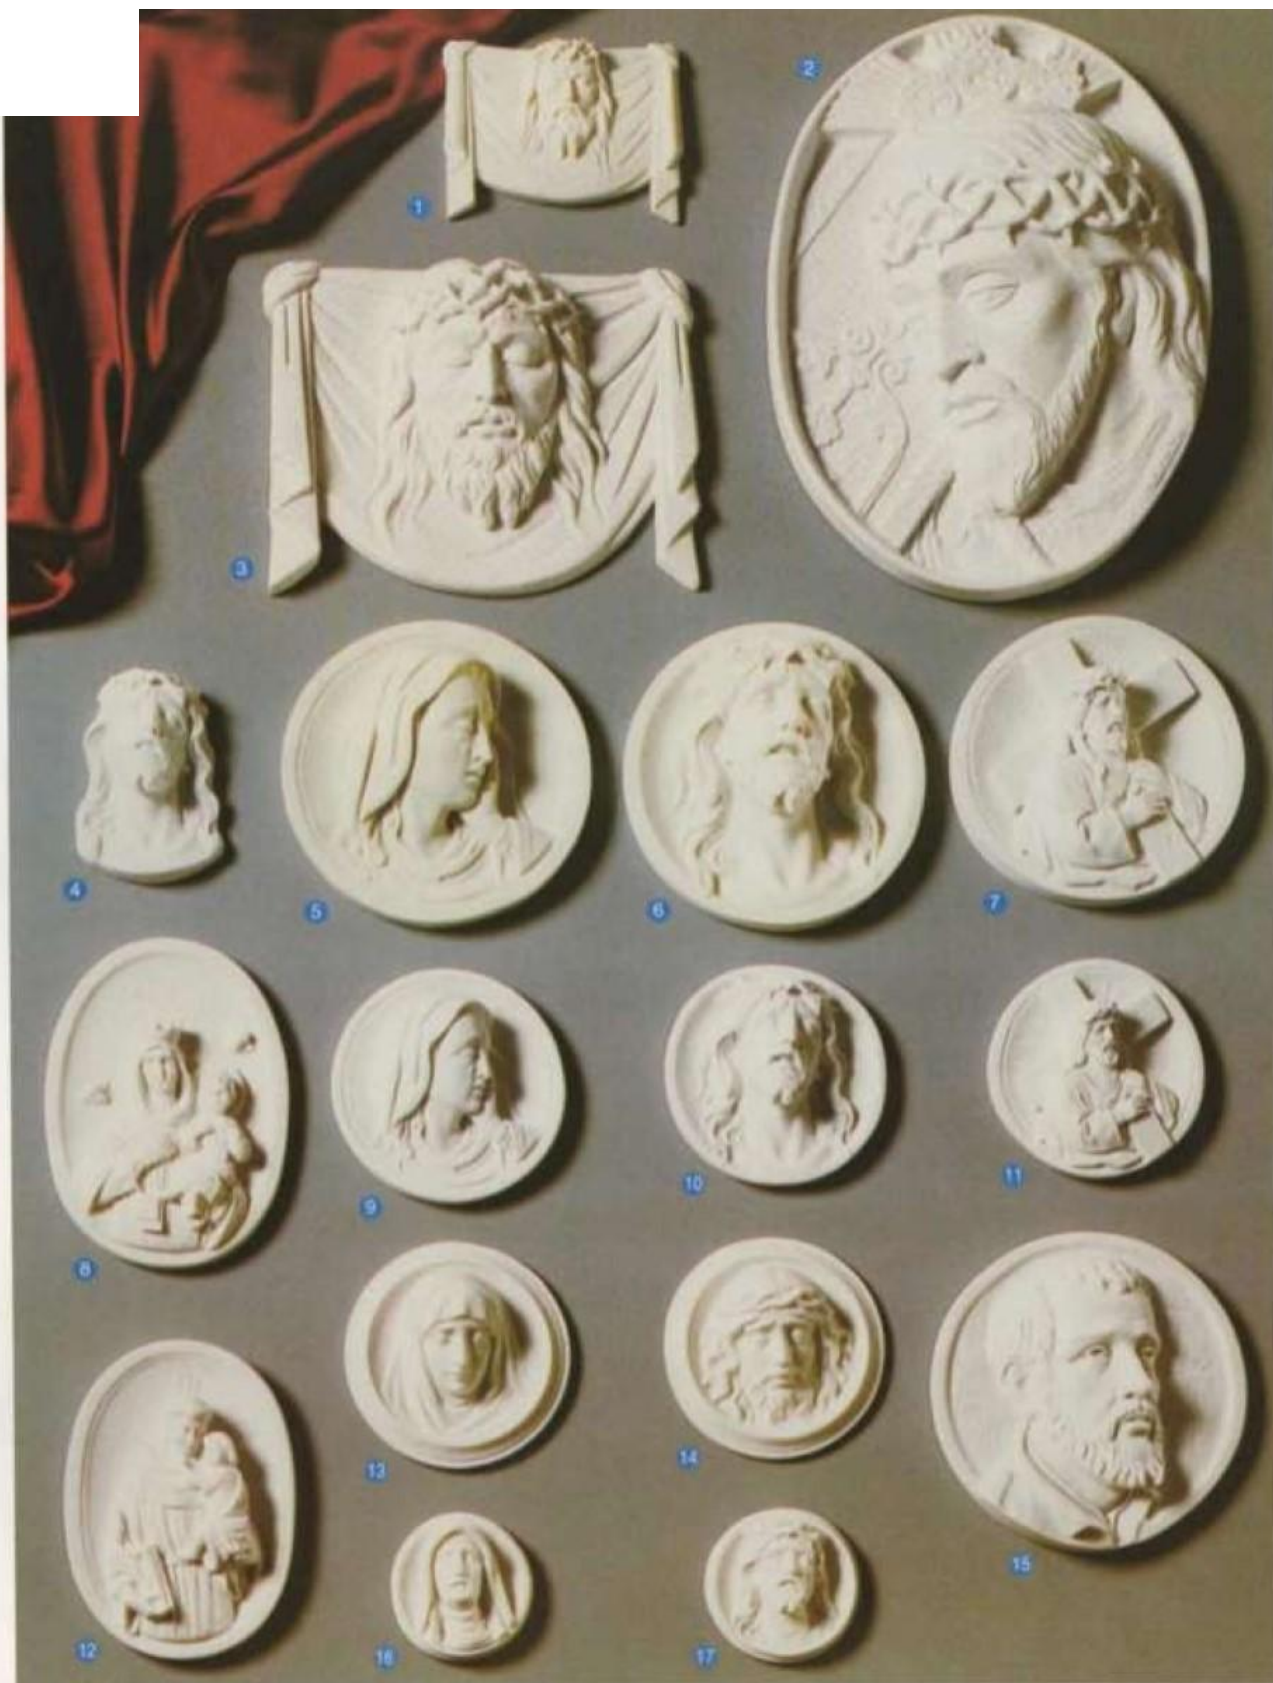

1 REF. A 5157/0	Santa Faz	14 x 12 cms.	10 REF. A 5140/0	Medallón Cristo	Ø 15 cms.
2 REF. A 5185/0	Ovalo Ntro. Padre Jesús	38 x 28 x 9 cms.	11 REF. A 5142/0	Medallón Nazareno	Ø 15 cms.
3 REF. A 5156/0	Santa Faz	29 x 21 cms.	12 REF. A 5147/0	Capilla S. Antonio	20 x 15 cms.
4 REF. A 5700/0	Divino Rostro	14 x 10 x 4 cms.	13 REF. A 5070/0	Medallón Dolorosa	Ø 15 cms.
5 REF. A 5138/0	Medallón Dolorosa	Ø 20 cms.	14 REF. A 5071/0	Medallón Cristo	Ø 15 cms.
6 REF. A 5141/0	Medallón Cristo	Ø 20 cms.	15 REF. A 5168/0	Medallón S. Fco. Javier	Ø 20 cms.
7 REF. A 5143/0	Medallón Nazareno	Ø 20 cms.	16 REF. A 5070/1	Medallón Dolorosa	Ø 10 cms.
8 REF. A 5113/0	Capilla Virgen del Carmen	21 x 15 cms.	17 REF. A 5071/1	Medallón Cristo	Ø 10 cms.
9 REF. A 5137/0	Medallón Dolorosa	Ø 15 cms.