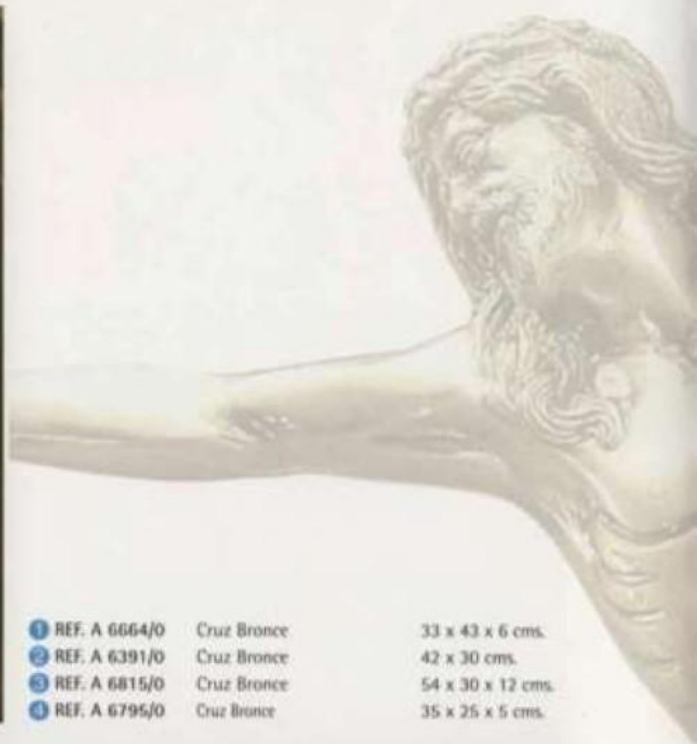

1	REF. A 6064/O	Cruz Bronze	33 x 43 x 6 cms.
2	REF. A 6391/O	Cruz Bronze	42 x 30 cms.
3	REF. A 6815/O	Cruz Bronze	54 x 30 x 12 cms.
4	REF. A 6795/O	Cruz Bronze	35 x 25 x 5 cms.