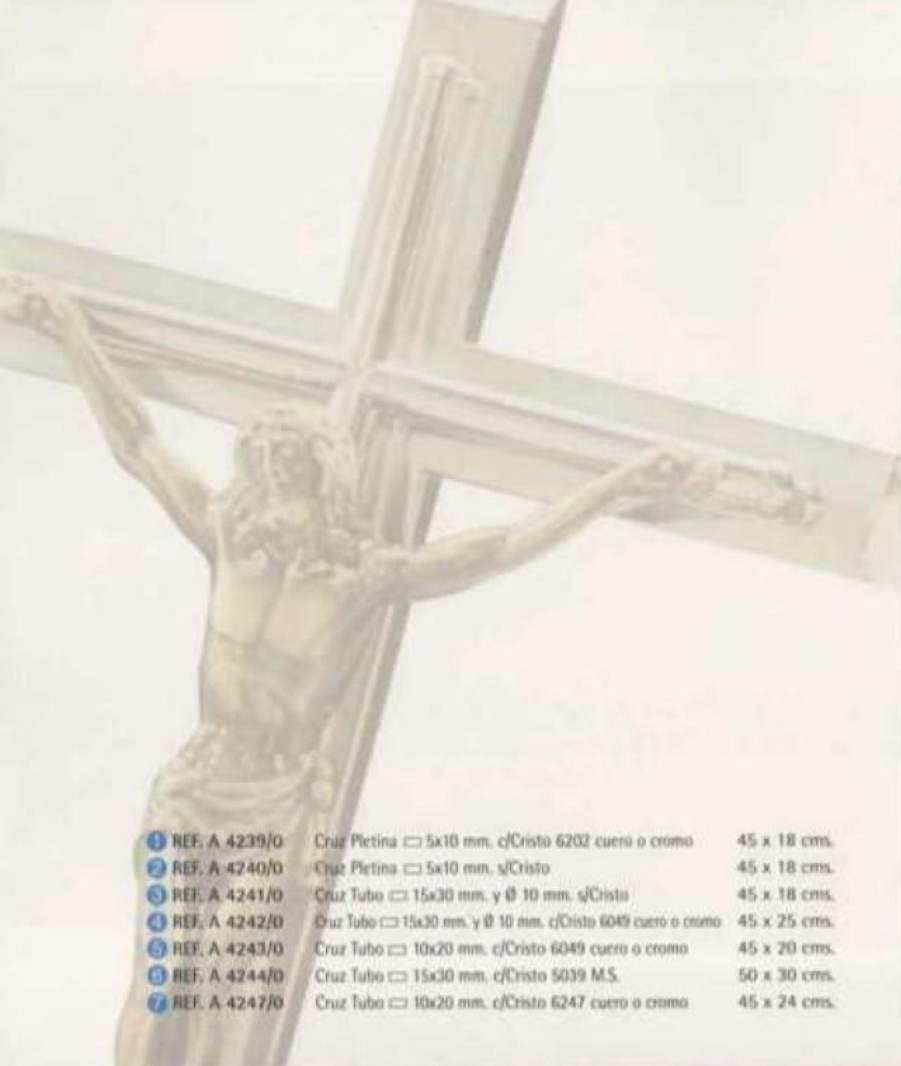

1	REF. A 4239/0	Cruz Pletina □ 5x10 mm. c/Cristo 6202 cuero o cromo	45 x 18 cms.
2	REF. A 4240/0	Cruz Pletina □ 5x10 mm. s/Cristo	45 x 18 cms.
3	REF. A 4241/0	Cruz Tubo □ 15x30 mm. y Ø 10 mm. s/Cristo	45 x 18 cms.
4	REF. A 4242/0	Cruz Tubo □ 15x30 mm. y Ø 10 mm. c/Cristo 6049 cuero o cromo	45 x 25 cms.
5	REF. A 4243/0	Cruz Tubo □ 10x20 mm. c/Cristo 6049 cuero o cromo	45 x 20 cms.
6	REF. A 4244/0	Cruz Tubo □ 15x30 mm. c/Cristo 5039 M.S.	50 x 30 cms.
7	REF. A 4247/0	Cruz Tubo □ 10x20 mm. c/Cristo 6247 cuero o cromo	45 x 24 cms.