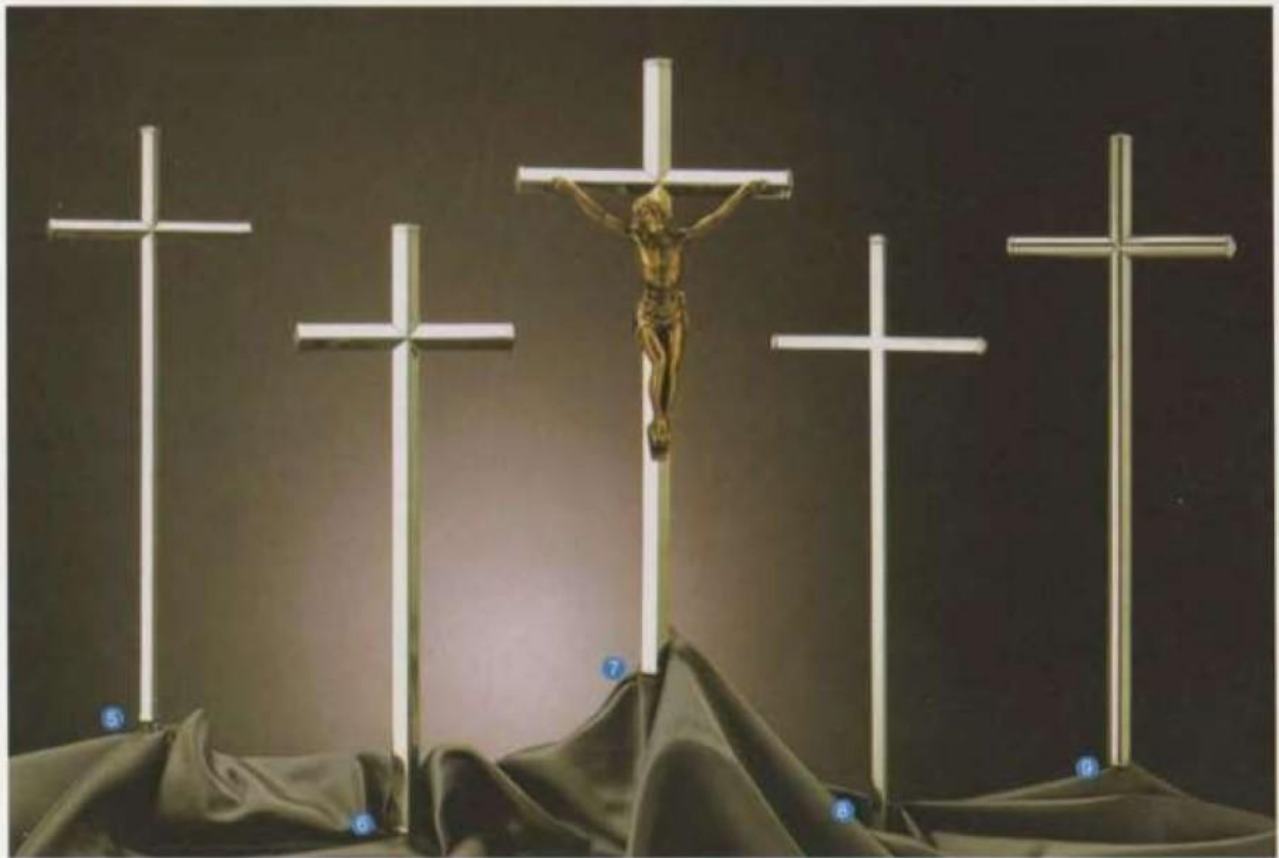

**Modelo sencillo**

**Ref: 8402083000311**

**Modelo Medio punto**

**Ref: 8402083000298**

- |                 |   |              |                 |   |              |
|-----------------|---|--------------|-----------------|---|--------------|
| 1 REF. A 4313/0 | Cruz Pletina □ 5x10 mm. c/Cristo 6046                   | 15 x 10 cms. | 5 REF. A 4204/0 | Cruz Tubo □ 10x10 mm. s/Cristo                    | 45 x 16 cms. |
| 2 REF. A 4202/0 | Cruz Tubo □ 10x10 mm. c/Cristo 6202 cuero o cromo       | 45 x 18 cms. | 6 REF. A 4204/1 | Cruz Tubo □ 15x15 mm. s/Cristo                    | 45 x 16 cms. |
| 3 REF. A 4202/1 | Cruz Tubo □ 10x10 mm. c/Cristo 6202 cuero o cromo c/Avo | 45 x 18 cms. | 7 REF. A 4204/2 | Cruz Tubo □ 15x15 mm. c/Cristo 6049 cuero o cromo | 45 x 16 cms. |
| 4 REF. A 4203/0 | Cruz Tubo □ 10x20 mm. s/Cristo                          | 45 x 16 cms. | 8 REF. A 4205/0 | Cruz Tubo □ 10x10 mm. s/Cristo                    | 45 x 16 cms. |
| 8 REF. A 4203/0 | Cruz Tubo □ 10x20 mm. s/Cristo                          | 40 x 16 cms. | 9 REF. A 4206/0 | Cruz Tubo Ø 16 mm. s/Cristo                       | 45 x 16 cms. |