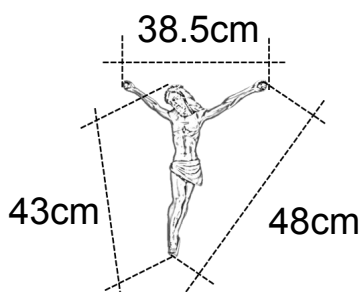

Cristo Marmolina negro mate

48cm
Ref: 8404037000279