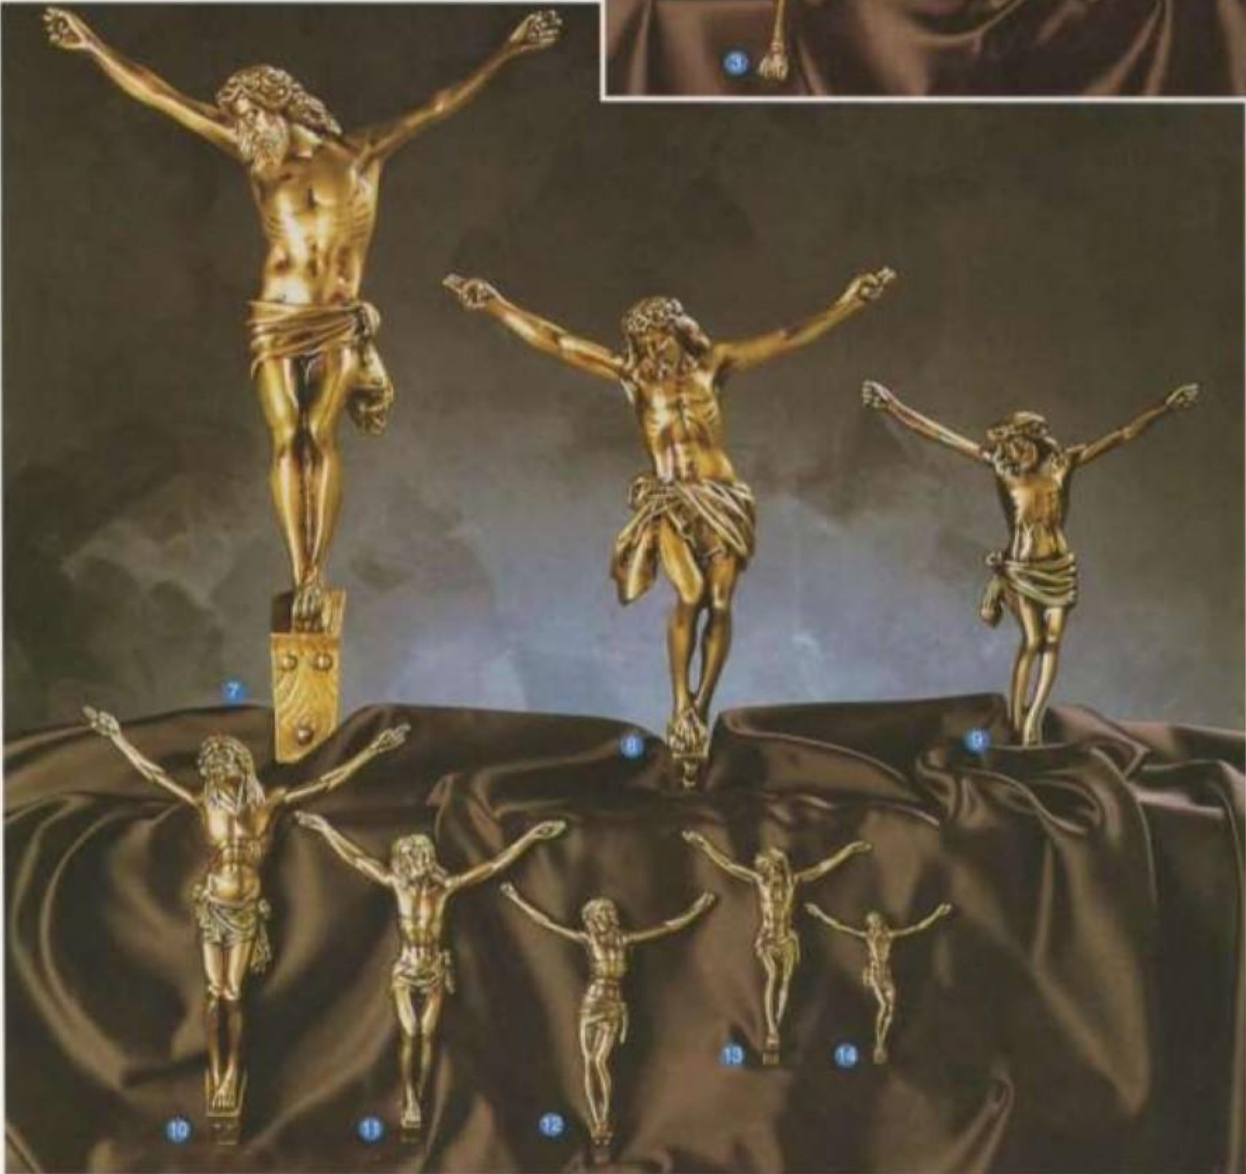

- 1 REF. A 6252/0 Cristo Bronze 25 x 16 cms.
- 2 REF. A 6237/0 Cristo Bronze 20 x 17,5 cms.
- 3 REF. A 6251/0 Cristo Bronze 34 x 23 cms.
- 4 REF. A 6248/0 Cristo Bronze 30 x 21 cms.
- 5 REF. A 6254/0 Cristo Bronze 19 x 18 cms.
- 6 REF. A 6247/0 Cristo Bronze 23 x 21 cms.
- 7 REF. A 6052/0 Cristo Bronze 51 x 32 cms.

- 8 REF. A 6051/0 Cristo Bronze 35 x 29 cms.
- 9 REF. A 6050/0 Cristo Bronze 29 x 22 cms.
- 10 REF. A 6053/0 Cristo Bronze 27 x 19 cms.
- 11 REF. A 6049/0 Cristo Bronze 22 x 16 cms.
- 12 REF. A 6048/0 Cristo Bronze 17 x 13 cms.
- 13 REF. A 6047/0 Cristo Bronze 15 x 11 cms.
- 14 REF. A 6046/0 Cristo Bronze 10 x 9 cms.