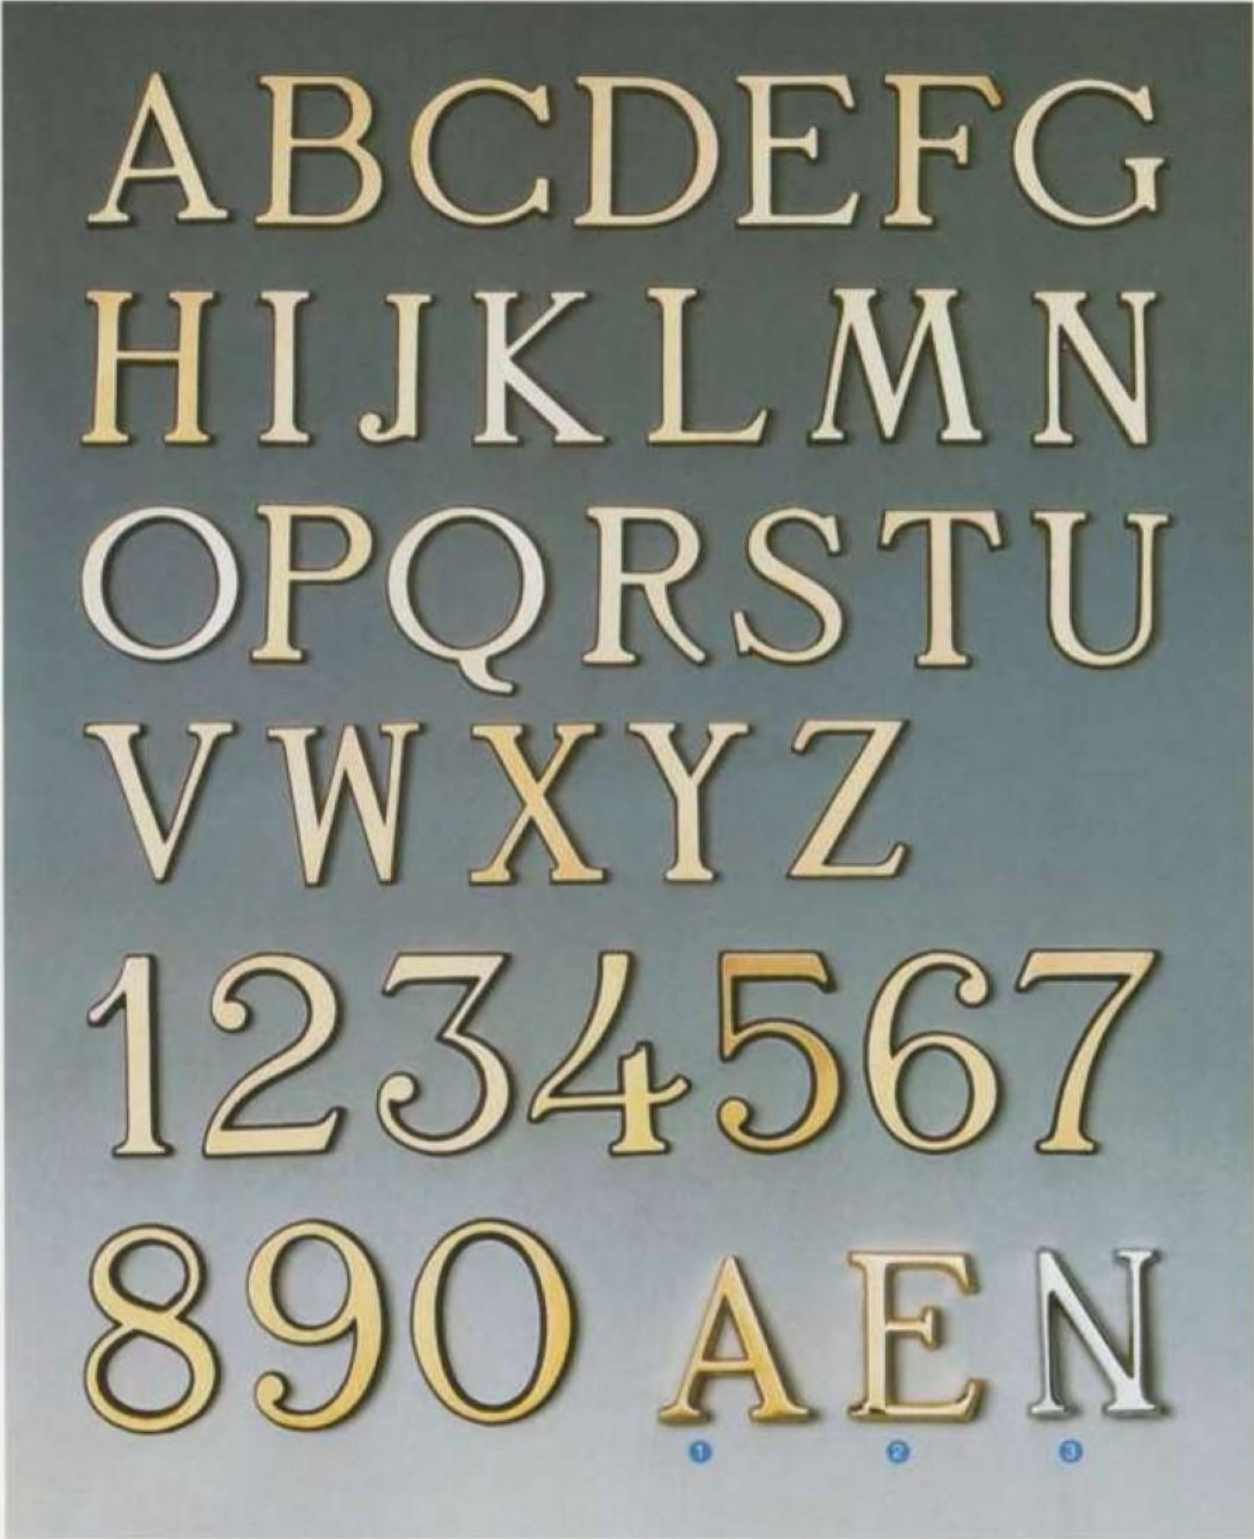

1

2

3

4

5

- 1 Cromo
- 2 Cromo mate
- 3 Pulido
- 4 Oro
- 5 Niquel negro

REF. A 2009/0 a REF. A 2020/7	Bronce "Romana" c/números		
REF. A 2009/1	Letra 2 cms. Rectificada	REF. A 2017/1	Letra 7 cms. Rectificada
REF. A 2010/1	Letra 2,5 cms. Rectificada	REF. A 2018/1	Letra 8 cms. Rectificada
REF. A 2011/1	Letra 3 cms. Rectificada	REF. A 2019/1	Letra 10 cms. Rectificada
REF. A 2013/1	Letra 4 cms. Rectificada	REF. A 2020/2	Rectificada de 12 cms.
REF. A 2014/2	Signo Pequeño. Rectificada	REF. A 2020/3	Rectificada de 15 cms.
REF. A 2014/3	Signo Grande. Rectificada	REF. A 2020/5	Rectificada de 20 cms.
REF. A 2015/1	Letra 5 cms. Rectificada	REF. A 2020/7	Rectificada de 25 cms.